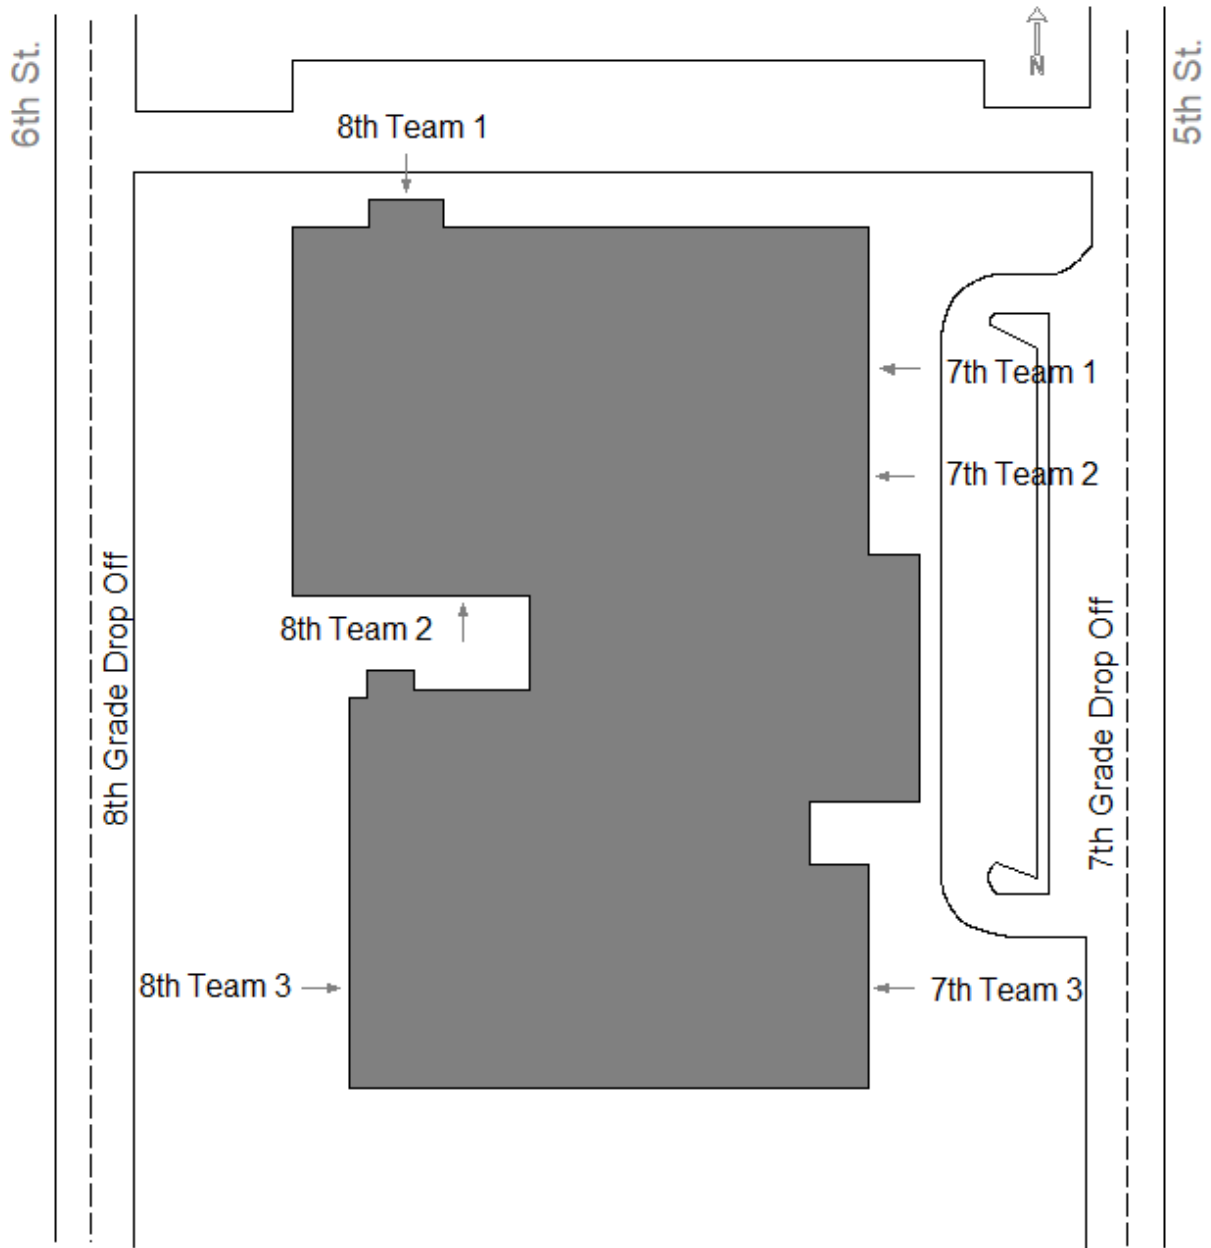

# Norfolk Junior High School 2021-22 Student Drop Off and Pick Up Areas

Students should be dropped off and picked up at the designated doors to help with the flow of traffic in and around the building. Thank you for your assistance.